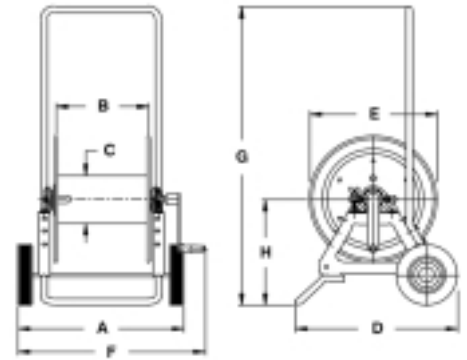

MBD-200

These reels are stackable for maximum transport and storage efficiency, rugged steel construction throughout, including square tubular frame.

BBD-200

Heavy duty drum with direct crank rewind permanently attached to the axle. Optional disk dividers can be added to accommodate multiple cables on the same reel.

TBD-200

Cable Capacity of Reels

For a typical cable diameter of 5mm TBD drum will accept 200m of cable

Reel Dimensions

A	B	C	D	E	F	G	H
546	305	152	559	419	616	991	351

SBD-200

Cable Capacity of Reels

For a typical cable diameter of 5mm SBD drum will accept 200m of cable

Reel Dimensions

A	B	C	D	E	F	G	H	X
-	191	114	302	273	298	381	175	-

MBD-200

Cable Capacity of Reels

For a typical cable diameter of 5mm MBD drum will accept 200m of cable

Reel Dimensions

A	B	B1	C	D	E	F	G	H
267	178	-	152	349	298	362	362	178

BBD-200

Cable Capacity of Reels

For a typical cable diameter of 5mm BBD drum will accept 200m of cable however this style drum can accept upto 1500m of cable

Reel Dimensions

A	B	C	D	E	F	G	H	X
279	152	152	368	419	406	460	251	241