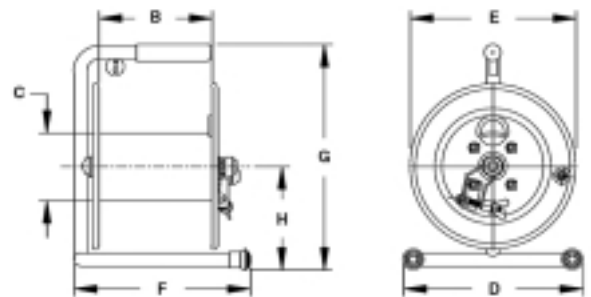

TBD-200

Cable Capacity of Reels

For a typical cable diameter of 5mm TBD drum will accept 200m of cable

Reel Dimensions

A	B	C	D	E	F	G	H
546	305	152	559	419	616	991	351

SBD-200

Cable Capacity of Reels

For a typical cable diameter of 5mm SBD drum will accept 200m of cable

Reel Dimensions

A	B	C	D	E	F	G	H	X
-	191	114	302	273	298	381	175	-

MBD-200

Cable Capacity of Reels

For a typical cable diameter of 5mm MBD drum will accept 200m of cable

Reel Dimensions

A	B	B1	C	D	E	F	G	H
267	178	-	152	349	298	362	362	178

BBD-200

Cable Capacity of Reels

For a typical cable diameter of 5mm BBD drum will accept 200m of cable however this style drum can accept upto 1500m of cable

Reel Dimensions

A	B	C	D	E	F	G	H	X
279	152	152	368	419	406	460	251	241