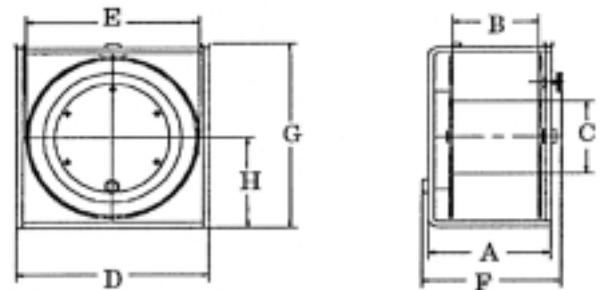

TBD-200

Cable Capacity of Reels

For a typical cable diameter of 5mm TBD drum will accept 200m of cable

Reel Dimensions

A	B	C	D	E	F	G	H
546	305	152	559	419	616	991	351

SBD-200

Cable Capacity of Reels

For a typical cable diameter of 5mm SBD drum will accept 200m of cable

Reel Dimensions

A	B	C	D	E	F	G	H	X
-	191	114	302	273	298	381	175	-

MBD-200

Cable Capacity of Reels

For a typical cable diameter of 5mm MBD drum will accept 200m of cable

Reel Dimensions

A	B	B1	C	D	E	F	G	H
267	178	-	152	349	298	362	362	178

BBD-200

Cable Capacity of Reels

For a typical cable diameter of 5mm BBD drum will accept 200m of cable however this style drum can accept upto 1500m of cable

Reel Dimensions

A	B	C	D	E	F	G	H	X
279	152	152	368	419	406	460	251	241