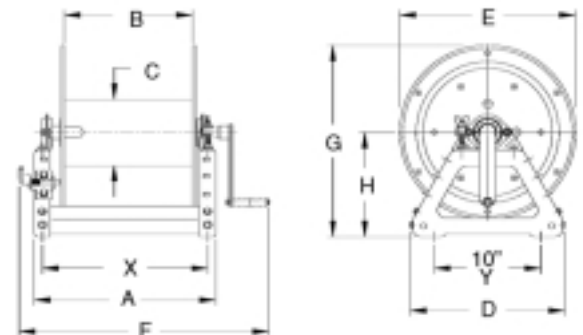

TBD-200

Cable Capacity of Reels

For a typical cable diameter of 5mm TBD drum will accept 200m of cable

Reel Dimensions

A	B	C	D	E	F	G	H
546	305	152	559	419	616	991	351

SBD-200

Cable Capacity of Reels

For a typical cable diameter of 5mm SBD drum will accept 200m of cable

Reel Dimensions

A	B	C	D	E	F	G	H	X
-	191	114	302	273	298	381	175	-

MBD-200

Cable Capacity of Reels

For a typical cable diameter of 5mm MBD drum will accept 200m of cable

Reel Dimensions

A	B	B1	C	D	E	F	G	H
267	178	-	152	349	298	362	362	178

BBD-200

Cable Capacity of Reels

For a typical cable diameter of 5mm BBD drum will accept 200m of cable however this style drum can accept upto 1500m of cable

Reel Dimensions

A	B	C	D	E	F	G	H	X
279	152	152	368	419	406	460	251	241